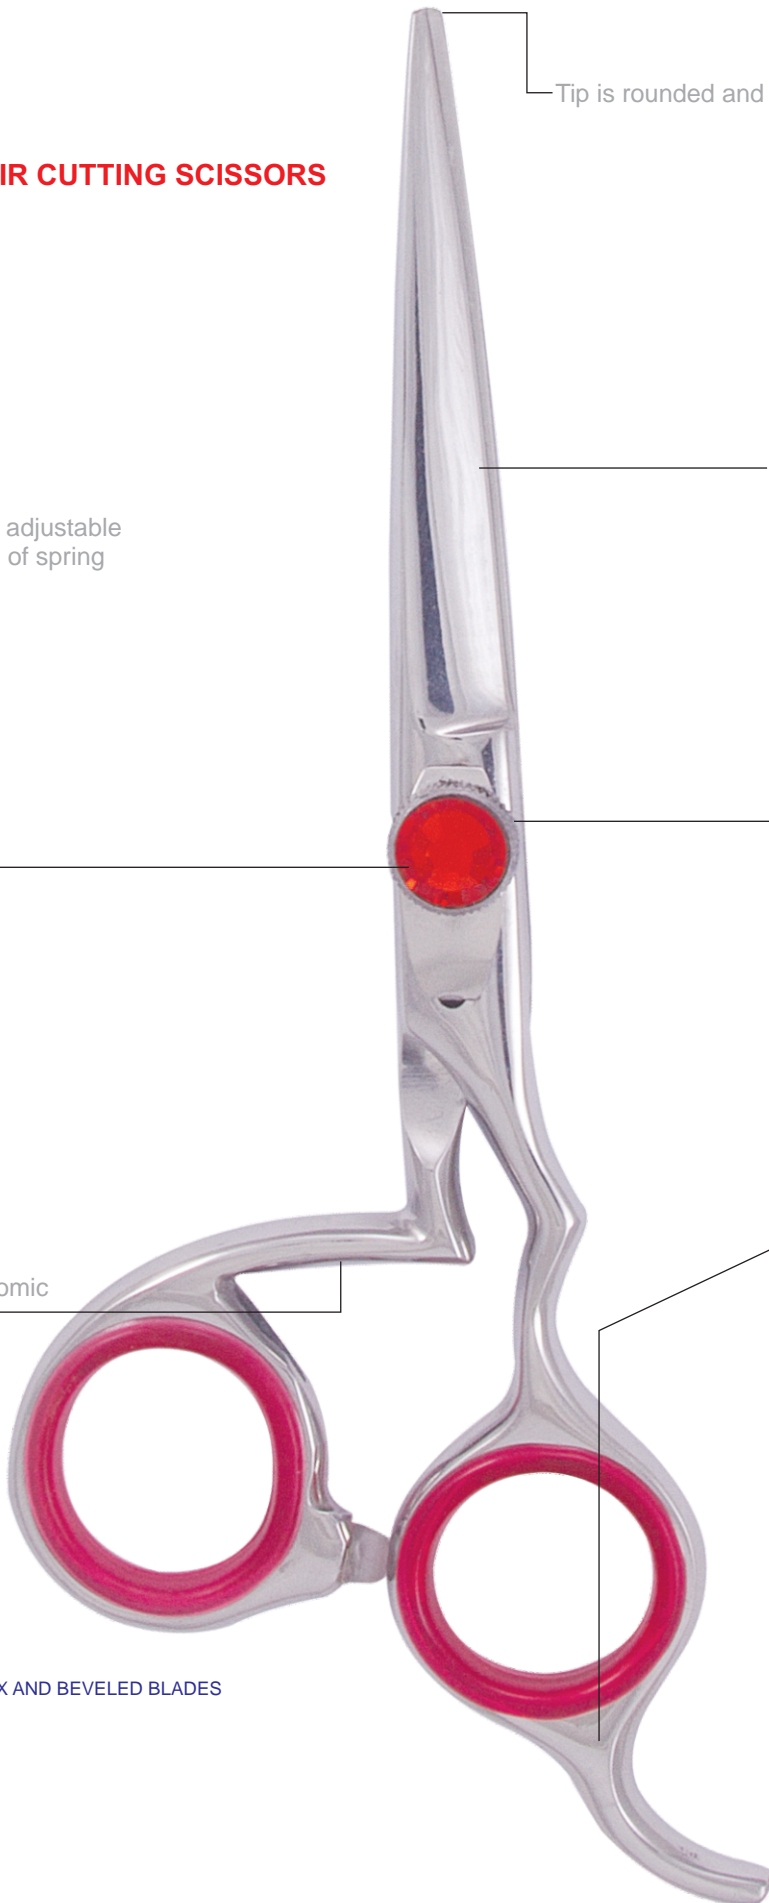

STEEL 440C
RAZOR EDGES

Code:
HS-10-098
5½"

Tension of the blades is adjustable
through a special system of spring
clutch

Handles are fully ergonomic

Tip is rounded and anti-scratch

Inside of the blade is strongly hollow
external blade is convex sharpened
by expert hand-craft masters

Unique® guarantees each product,
in design and quality

Finger rest is in the right
position

AVAILABLE IN CONVEX AND BEVELED BLADES

ERGONOMIC HANDLE

ADJUSTABLE SCREW

PROFESSIONAL HAIR CUTTING SCISSORS

STEEL 440C
RAZOR EDGES

Code:
HS-10-099
5½"

Tension of the blades is adjustable
through a special system of spring
clutch

Handles are fully ergonomic

Tip is rounded and anti-scratch

Inside of the blade is strongly hollow
external blade is convex sharpened
by expert hand-craft masters