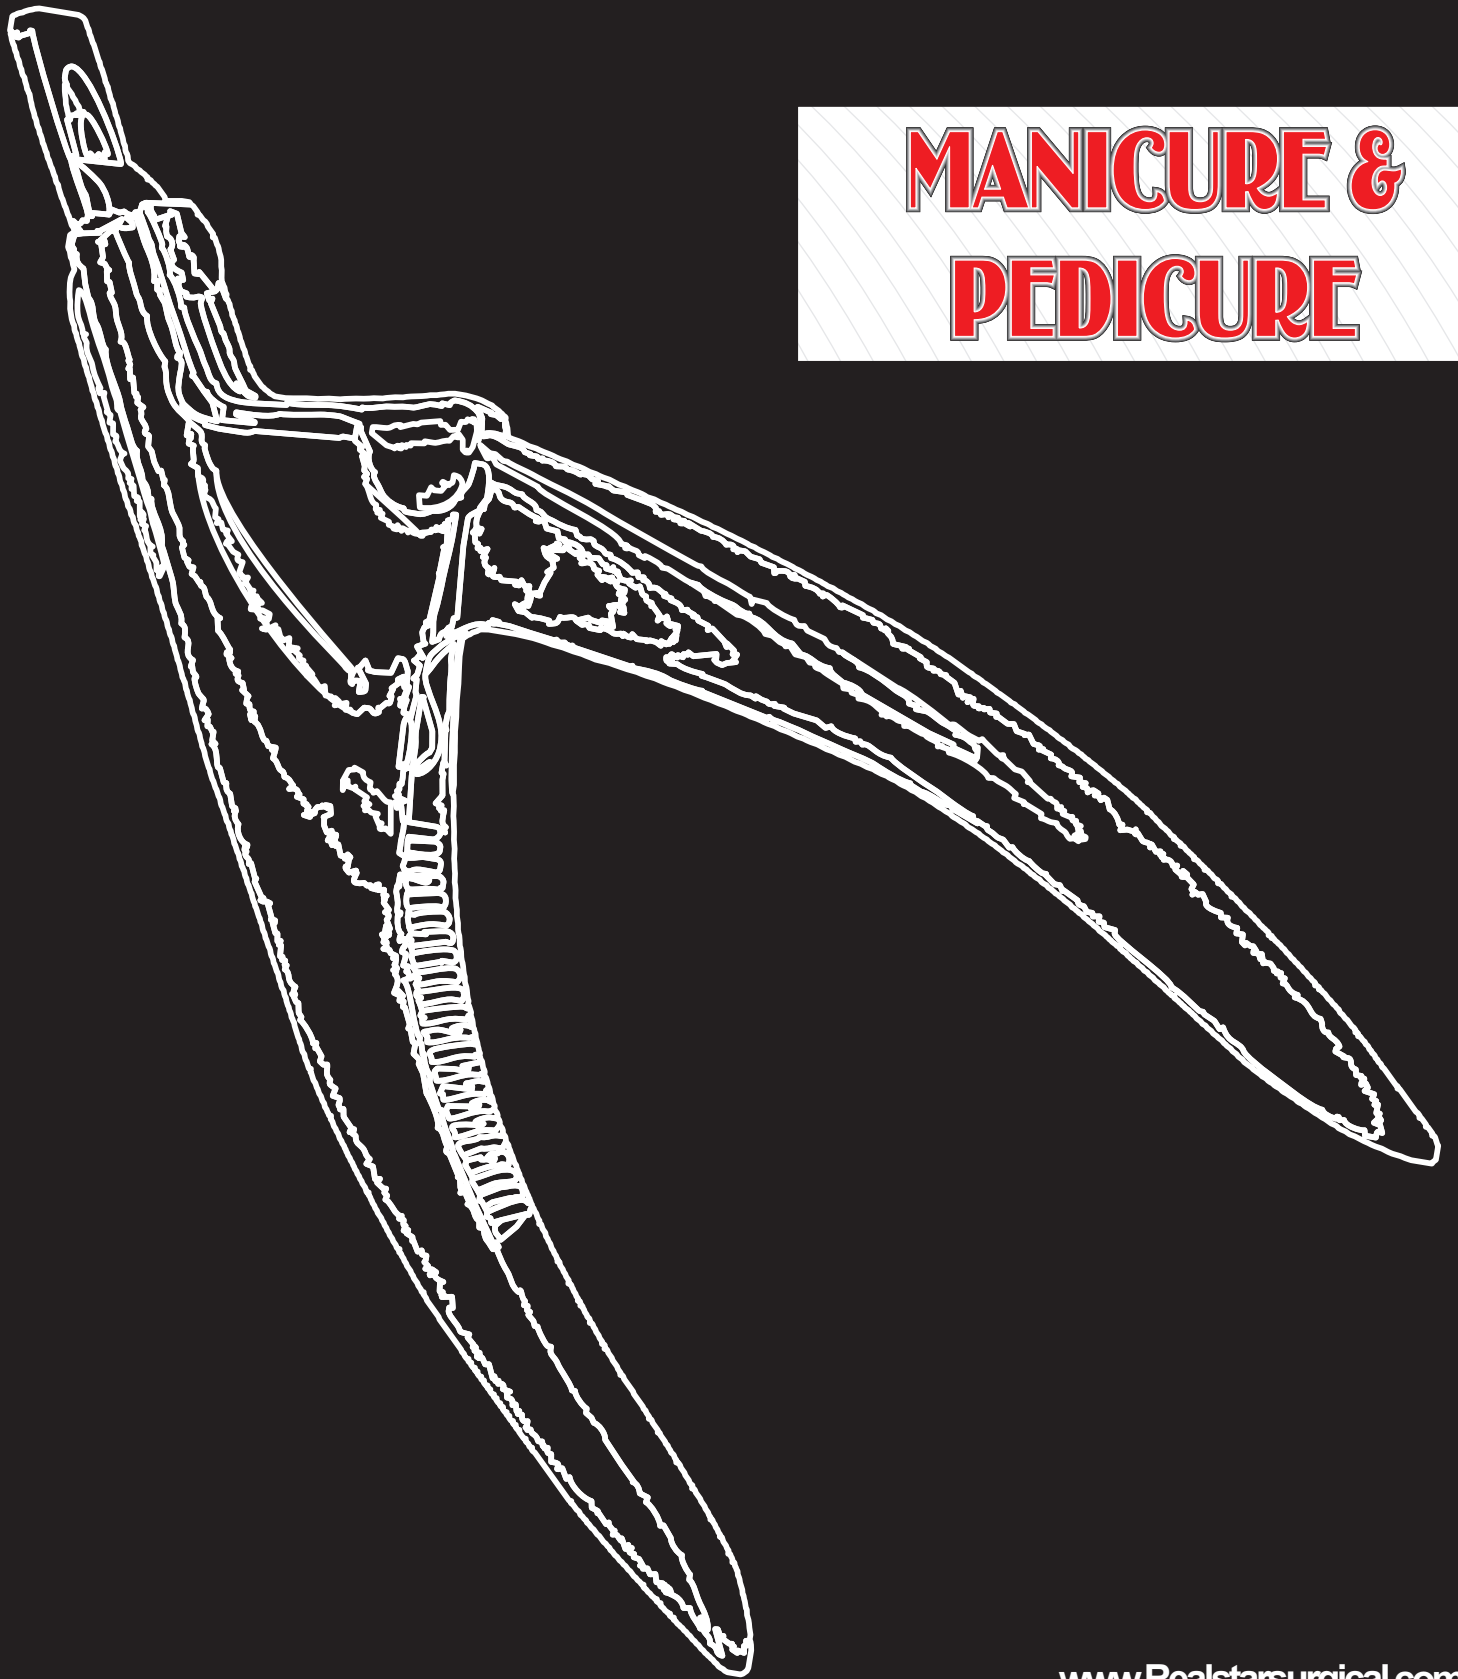

Pushers

Code:
ps-14-061
11 cm

Pushers

Code:
ps-14-062
12 cm

Pushers

Code:
ps-14-063
12.5 cm

Pushers

Code:
ps-14-064
11 cm

Pushers

Code:
ps-14-065
13.5 cm

Pushers

Code:
ps-14-066
11.5 cm

Pushers

Code:
ps-14-067
9 cm

**MANICURE &
PEDICURE**

PROFILE NIPPER (Blue)