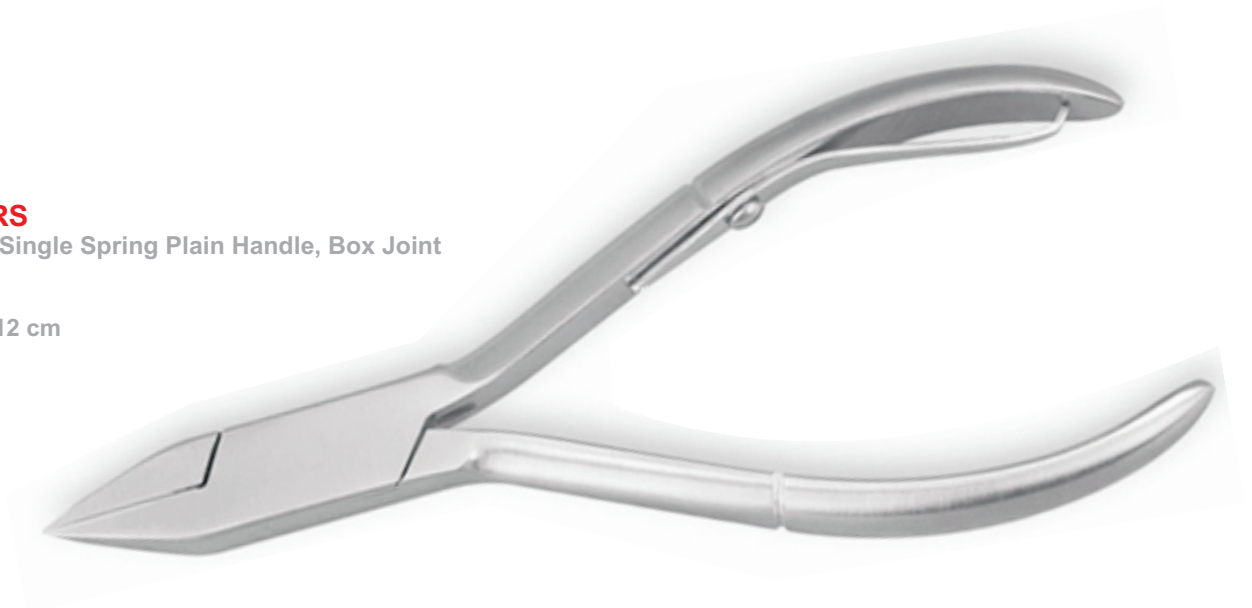

NAIL NIPPERS

Arrow pointed Single Spring Plain Handle, Box Joint

Code:
nc-11-007 12 cm